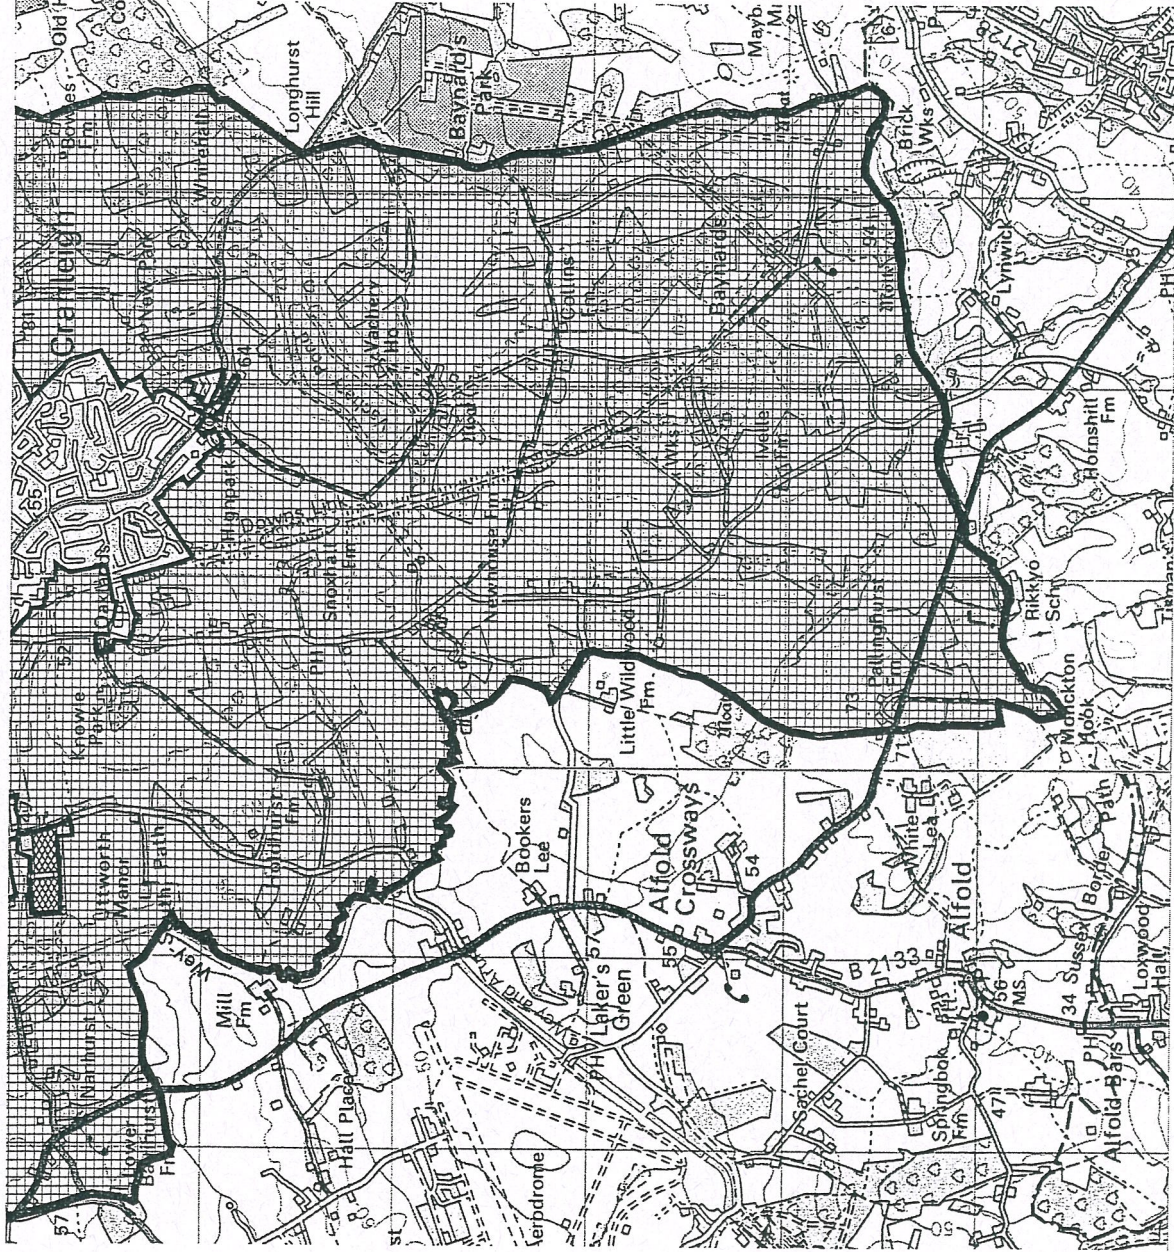

Cranleigh Civil Parish (South), Surrey

Parish area - included

Parish rural area - exempt

Parish boundary

Crown Copyright 1996

Map produced by the DoE Census Unit.

Boundaries as at 1991